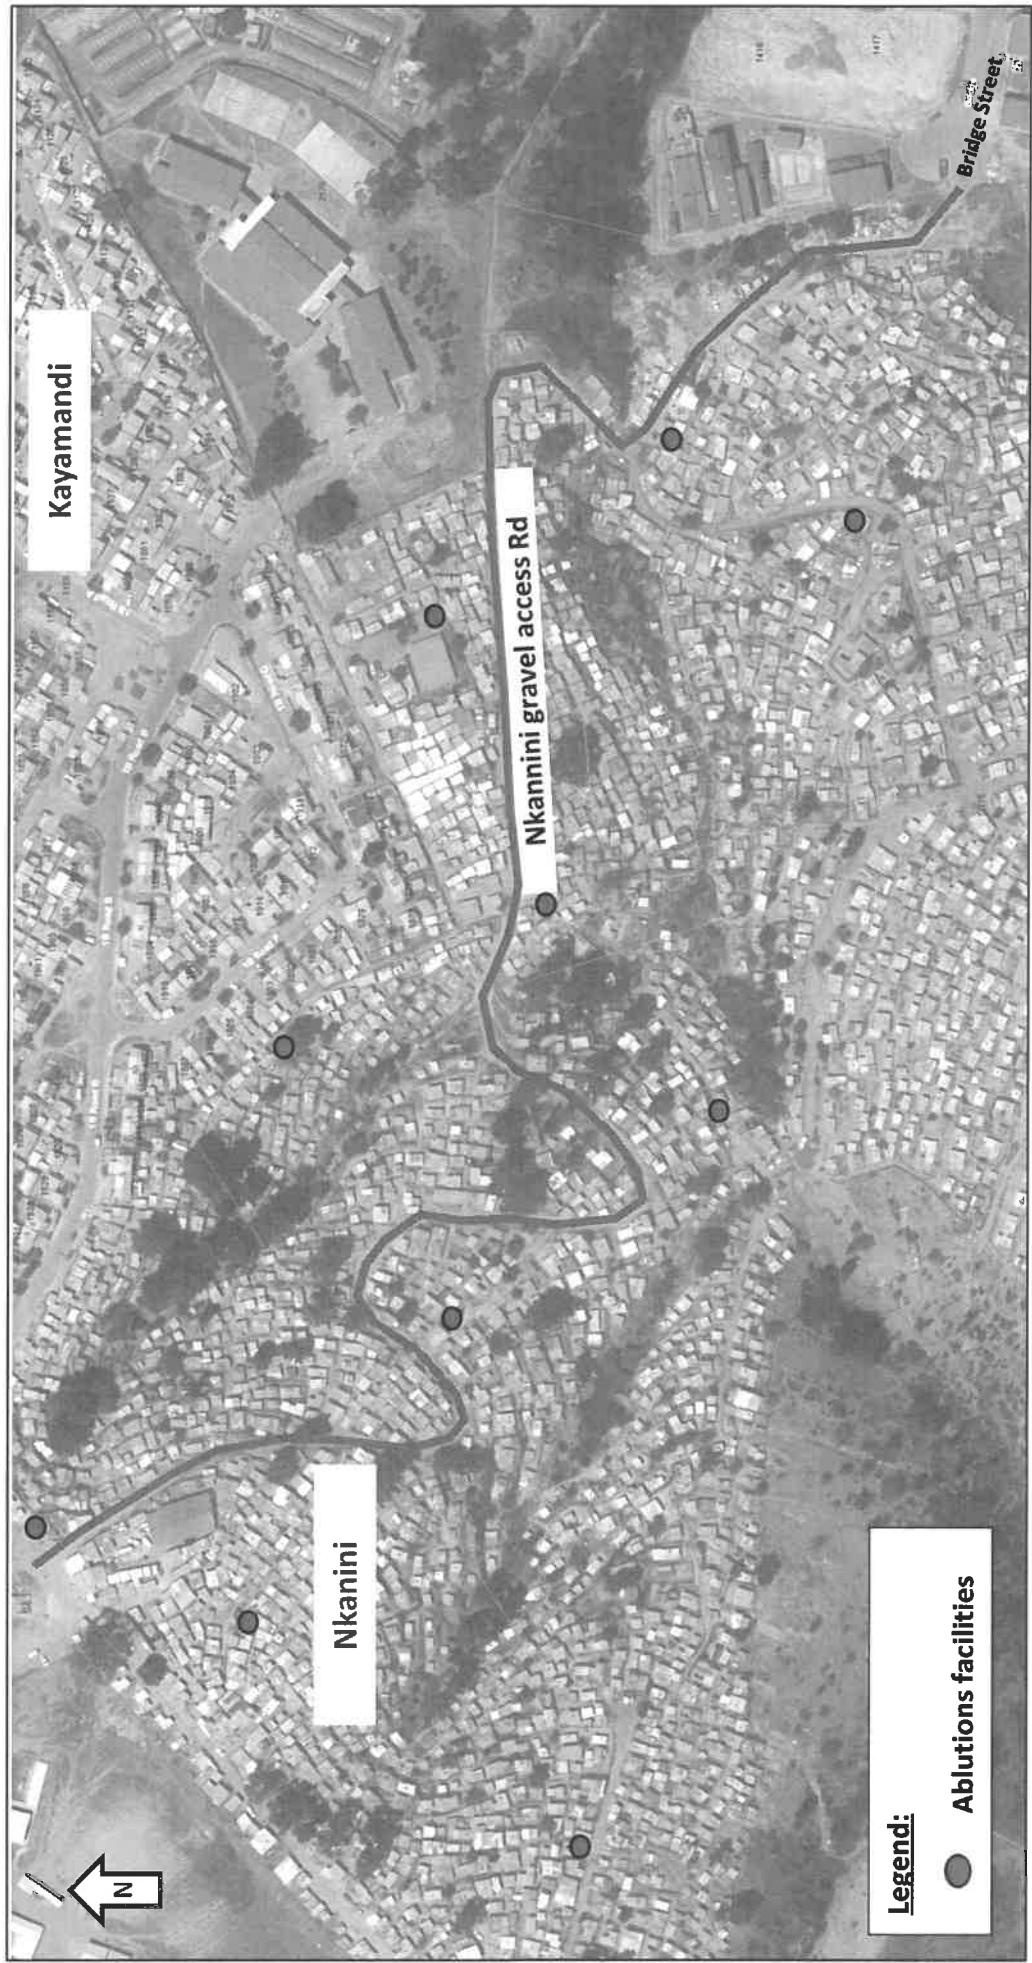

The compulsory site meeting held on Tuesday, 15 October at 10H00 at Stellenbosch Library Hall, has reference.

- 1) Attached find Addendum 1: Locality Maps of Ablutions as indicated during presentation at BSM 18/20 Tender Clarification Meeting.

BSM 18/20: Locality Map 2 of 6
Kayamandi Informal Settlements
Public Ablutions – WATERGANG

STELLENBOSCH
STELLENBOSCH • NIEL • FRANSCHHOEK

MUNISIPALITEIT • UMASIPALA • MUNICIPALITY

BSM 18/20: Locality Map 3 of 6
Kayamandi Informal Settlements
Public Ablutions – ENKANININI