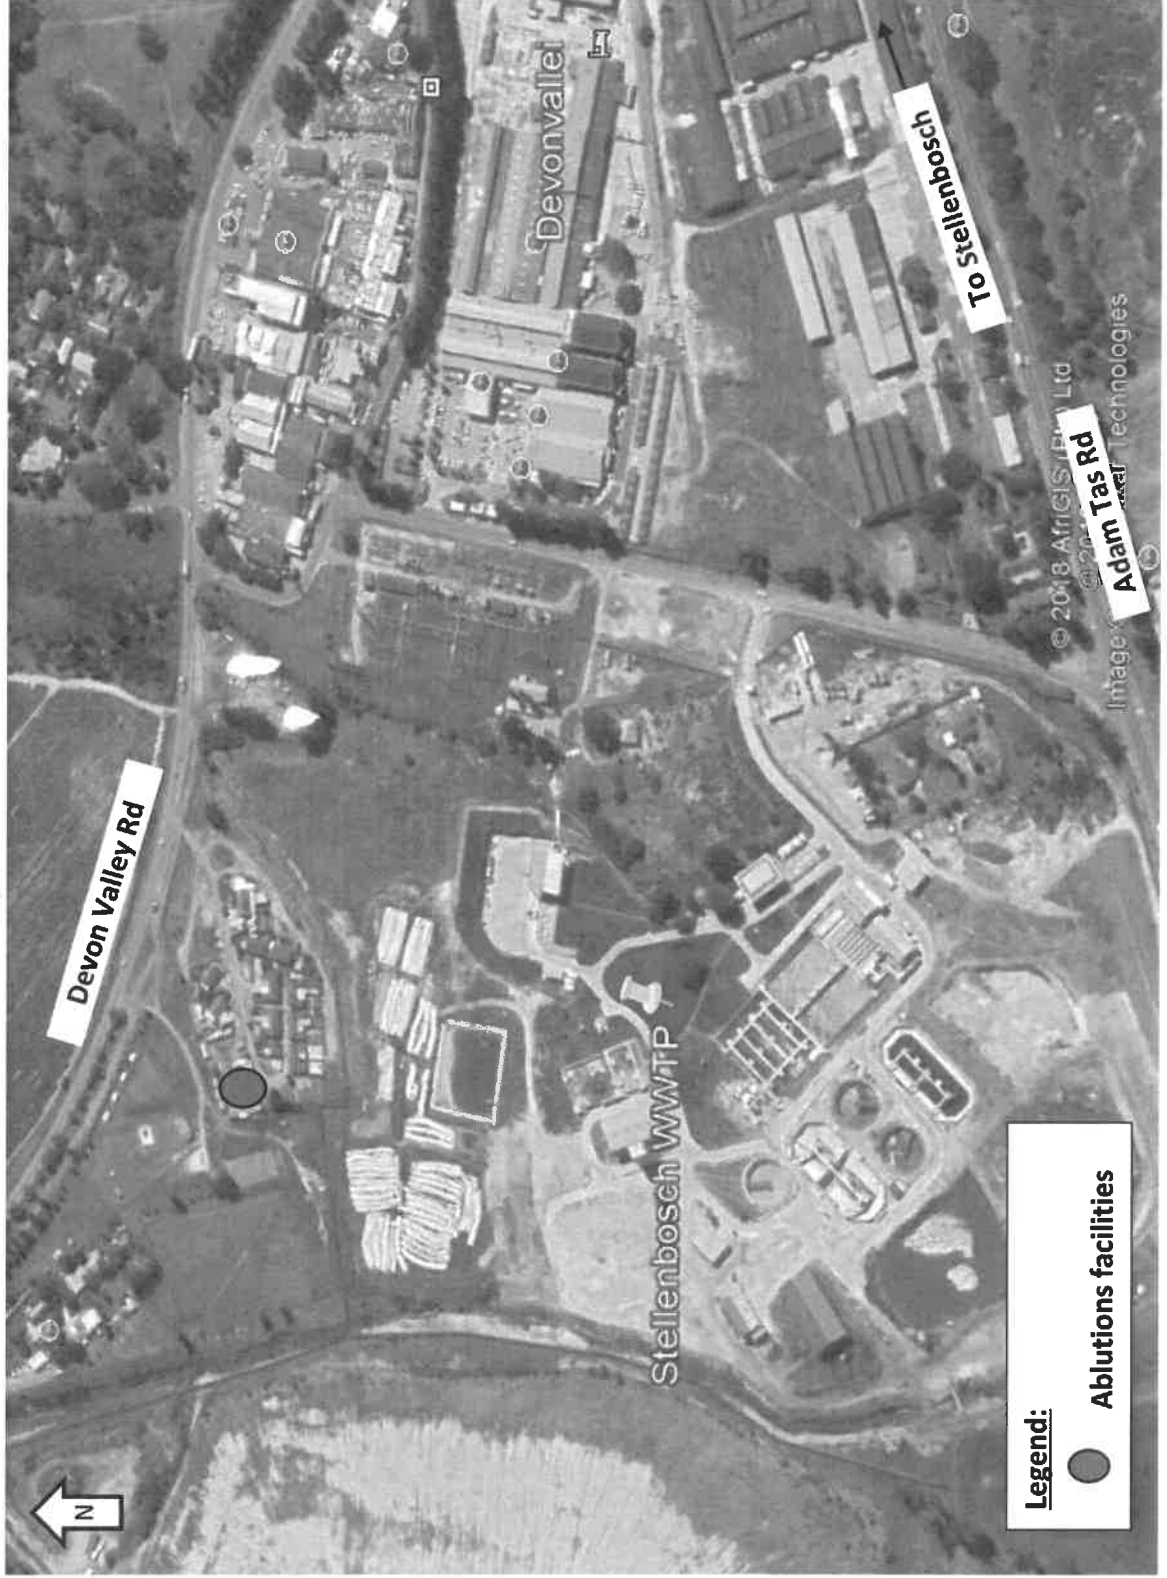

STELLENBOSCH
STELLENBOSCH • PNIEL • FRANSCHHOEK

MUNISIPALITEIT • UMASIPALA • MUNICIPALITY

BSM 18/20: Locality Map 5 of 6
Devon Valley Informal Settlements
Stellenbosch WWTW – WCO24

Legend:

- Ablutions facilities