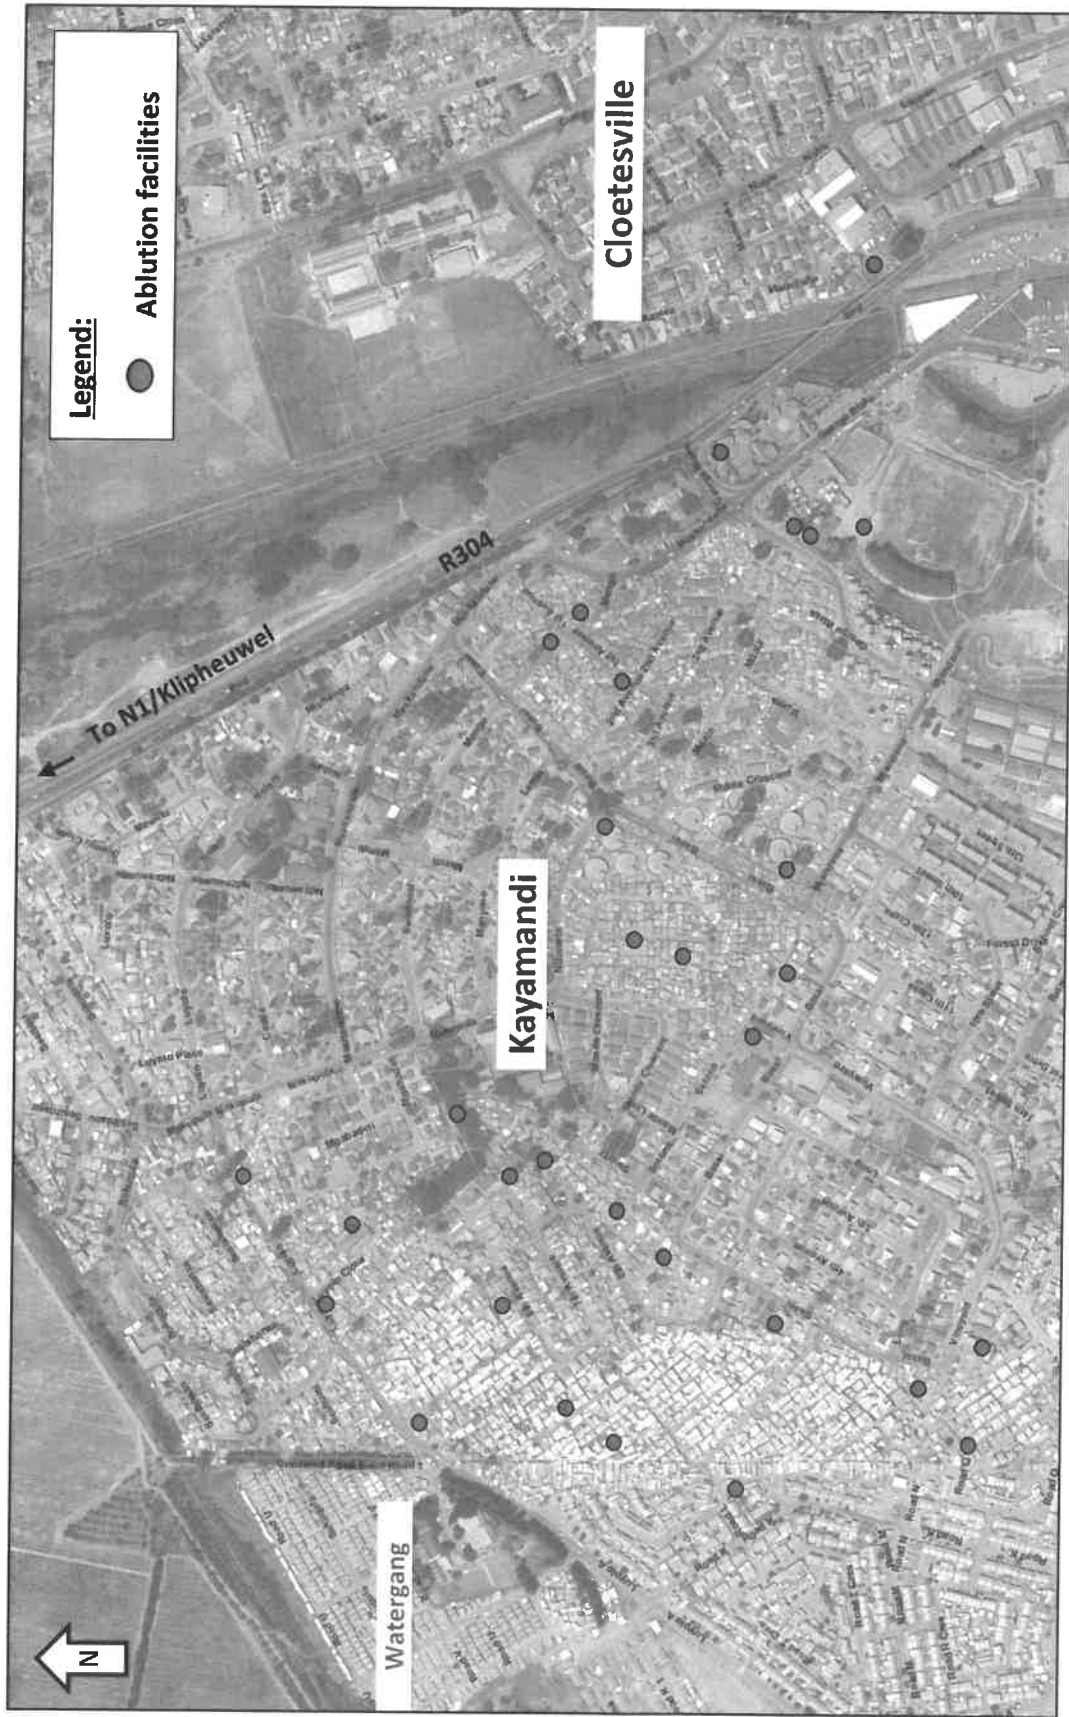

**BSM 18/20: Locality Map 1 of 6
Kayamandi Informal Settlements
Public Ablutions , Stellenbosch, WC024**