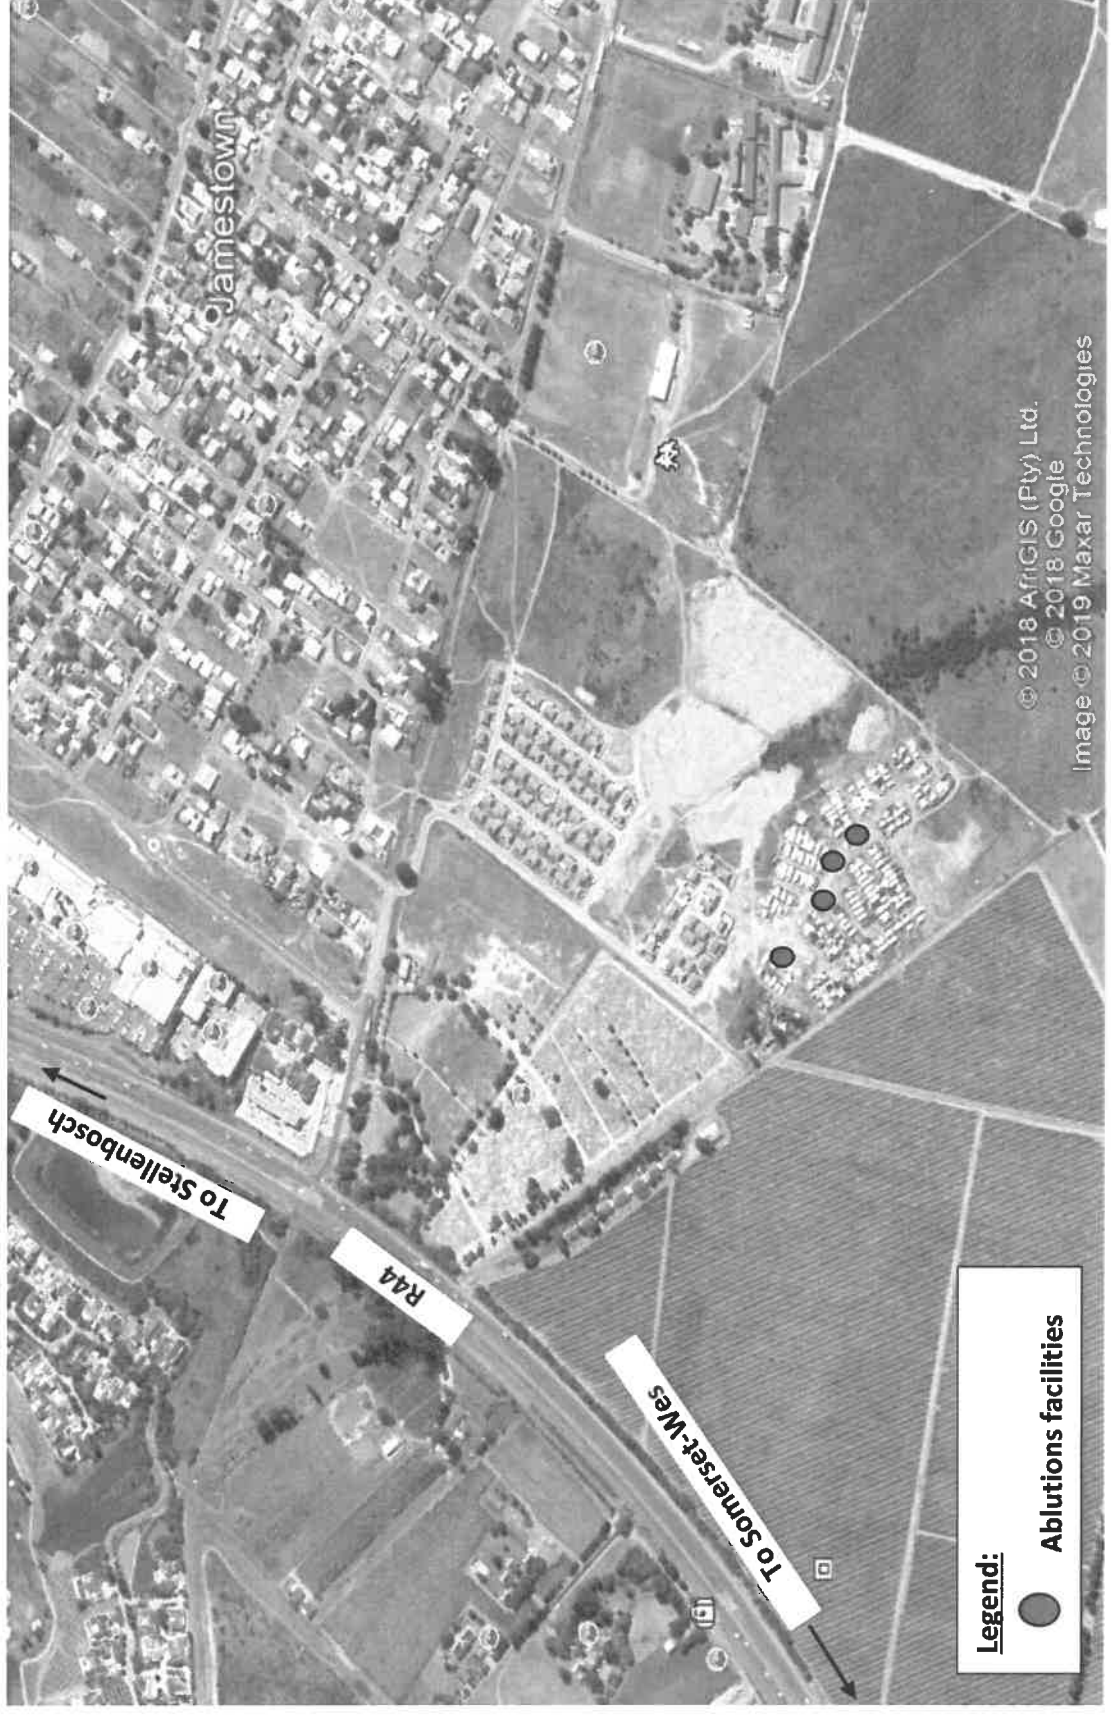

STELLENBOSCH
STELLENBOSCH • PNIEL • FRANSCHHOEK

MUNISIPALITEIT • UMASIPALA • MUNICIPALITY

BSM 18/20: Locality Map 4 of 6
Mountainview Informal Settlements
Jamestown – WCO24