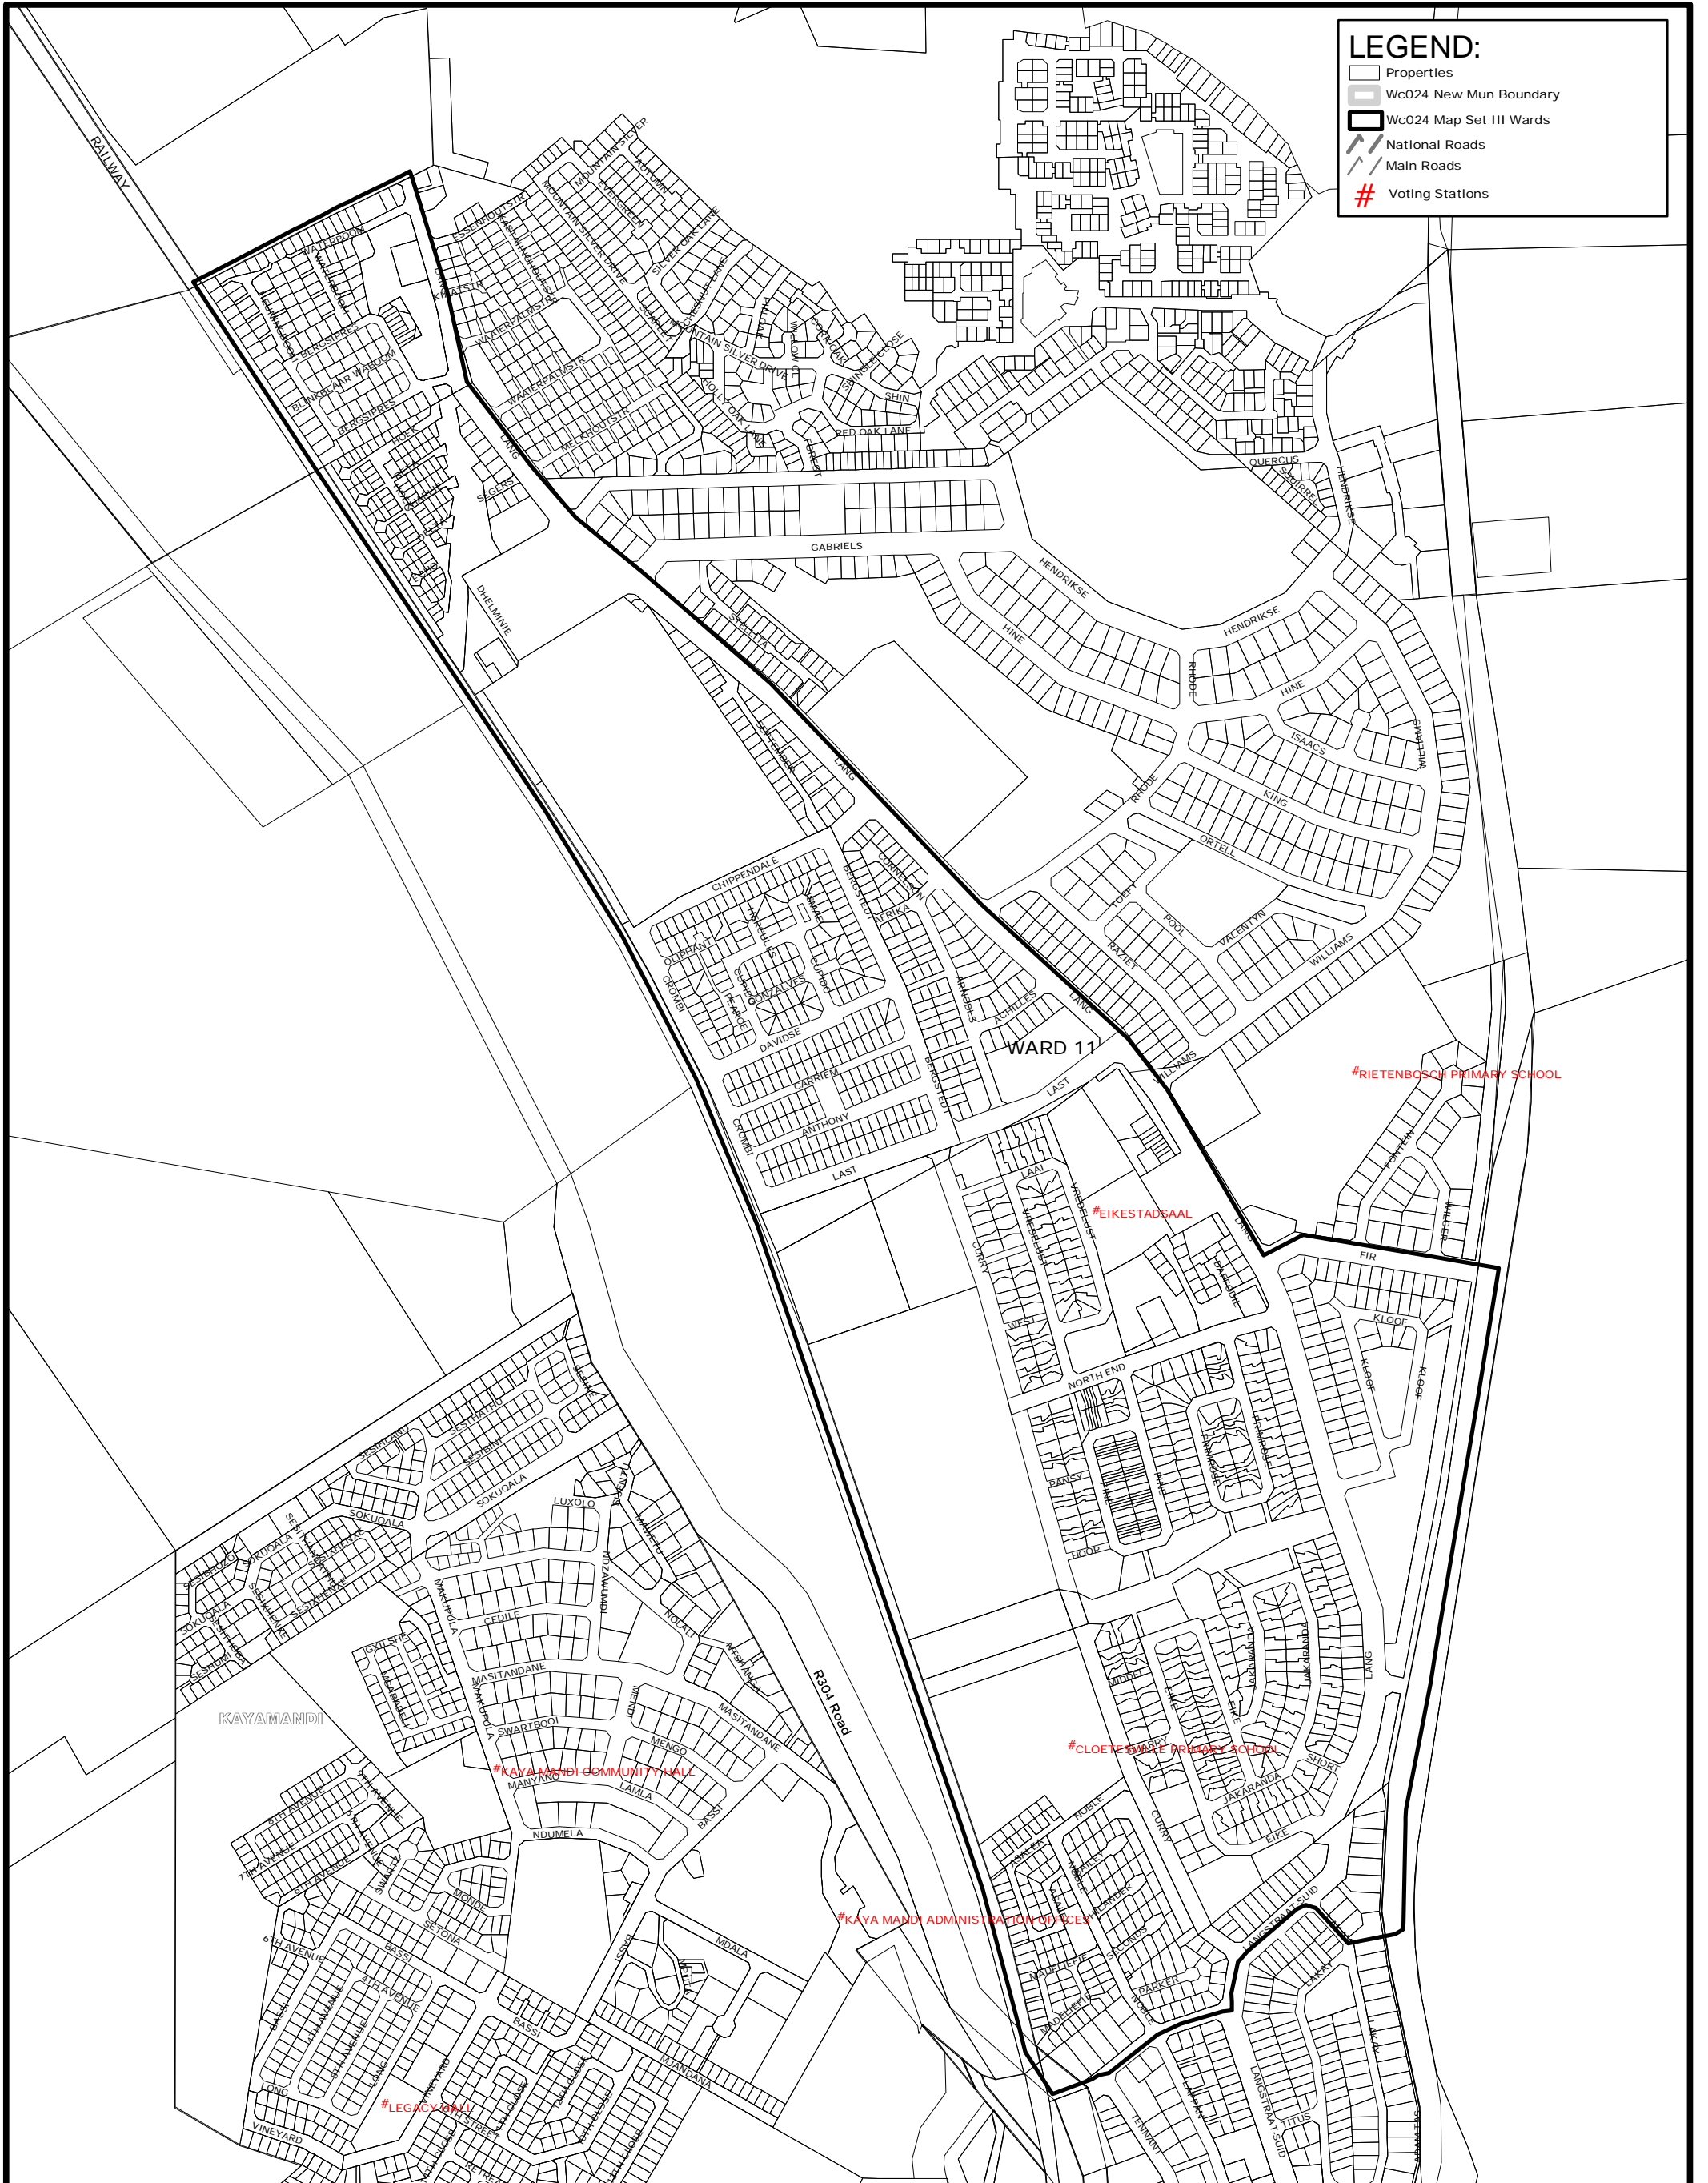

**LEGEND:**

- Properties
- Wc024 New Mun Boundary
- Wc024 Map Set III Wards
- National Roads
- Main Roads
- Voting Stations

SCALE 1:7 000

**WC024 MAP SET IV WARDS 2005 (STELLENBOSCH) - WARD 11**

GIS GLOBAL IMAGE  
TEL: (021) 880 1891