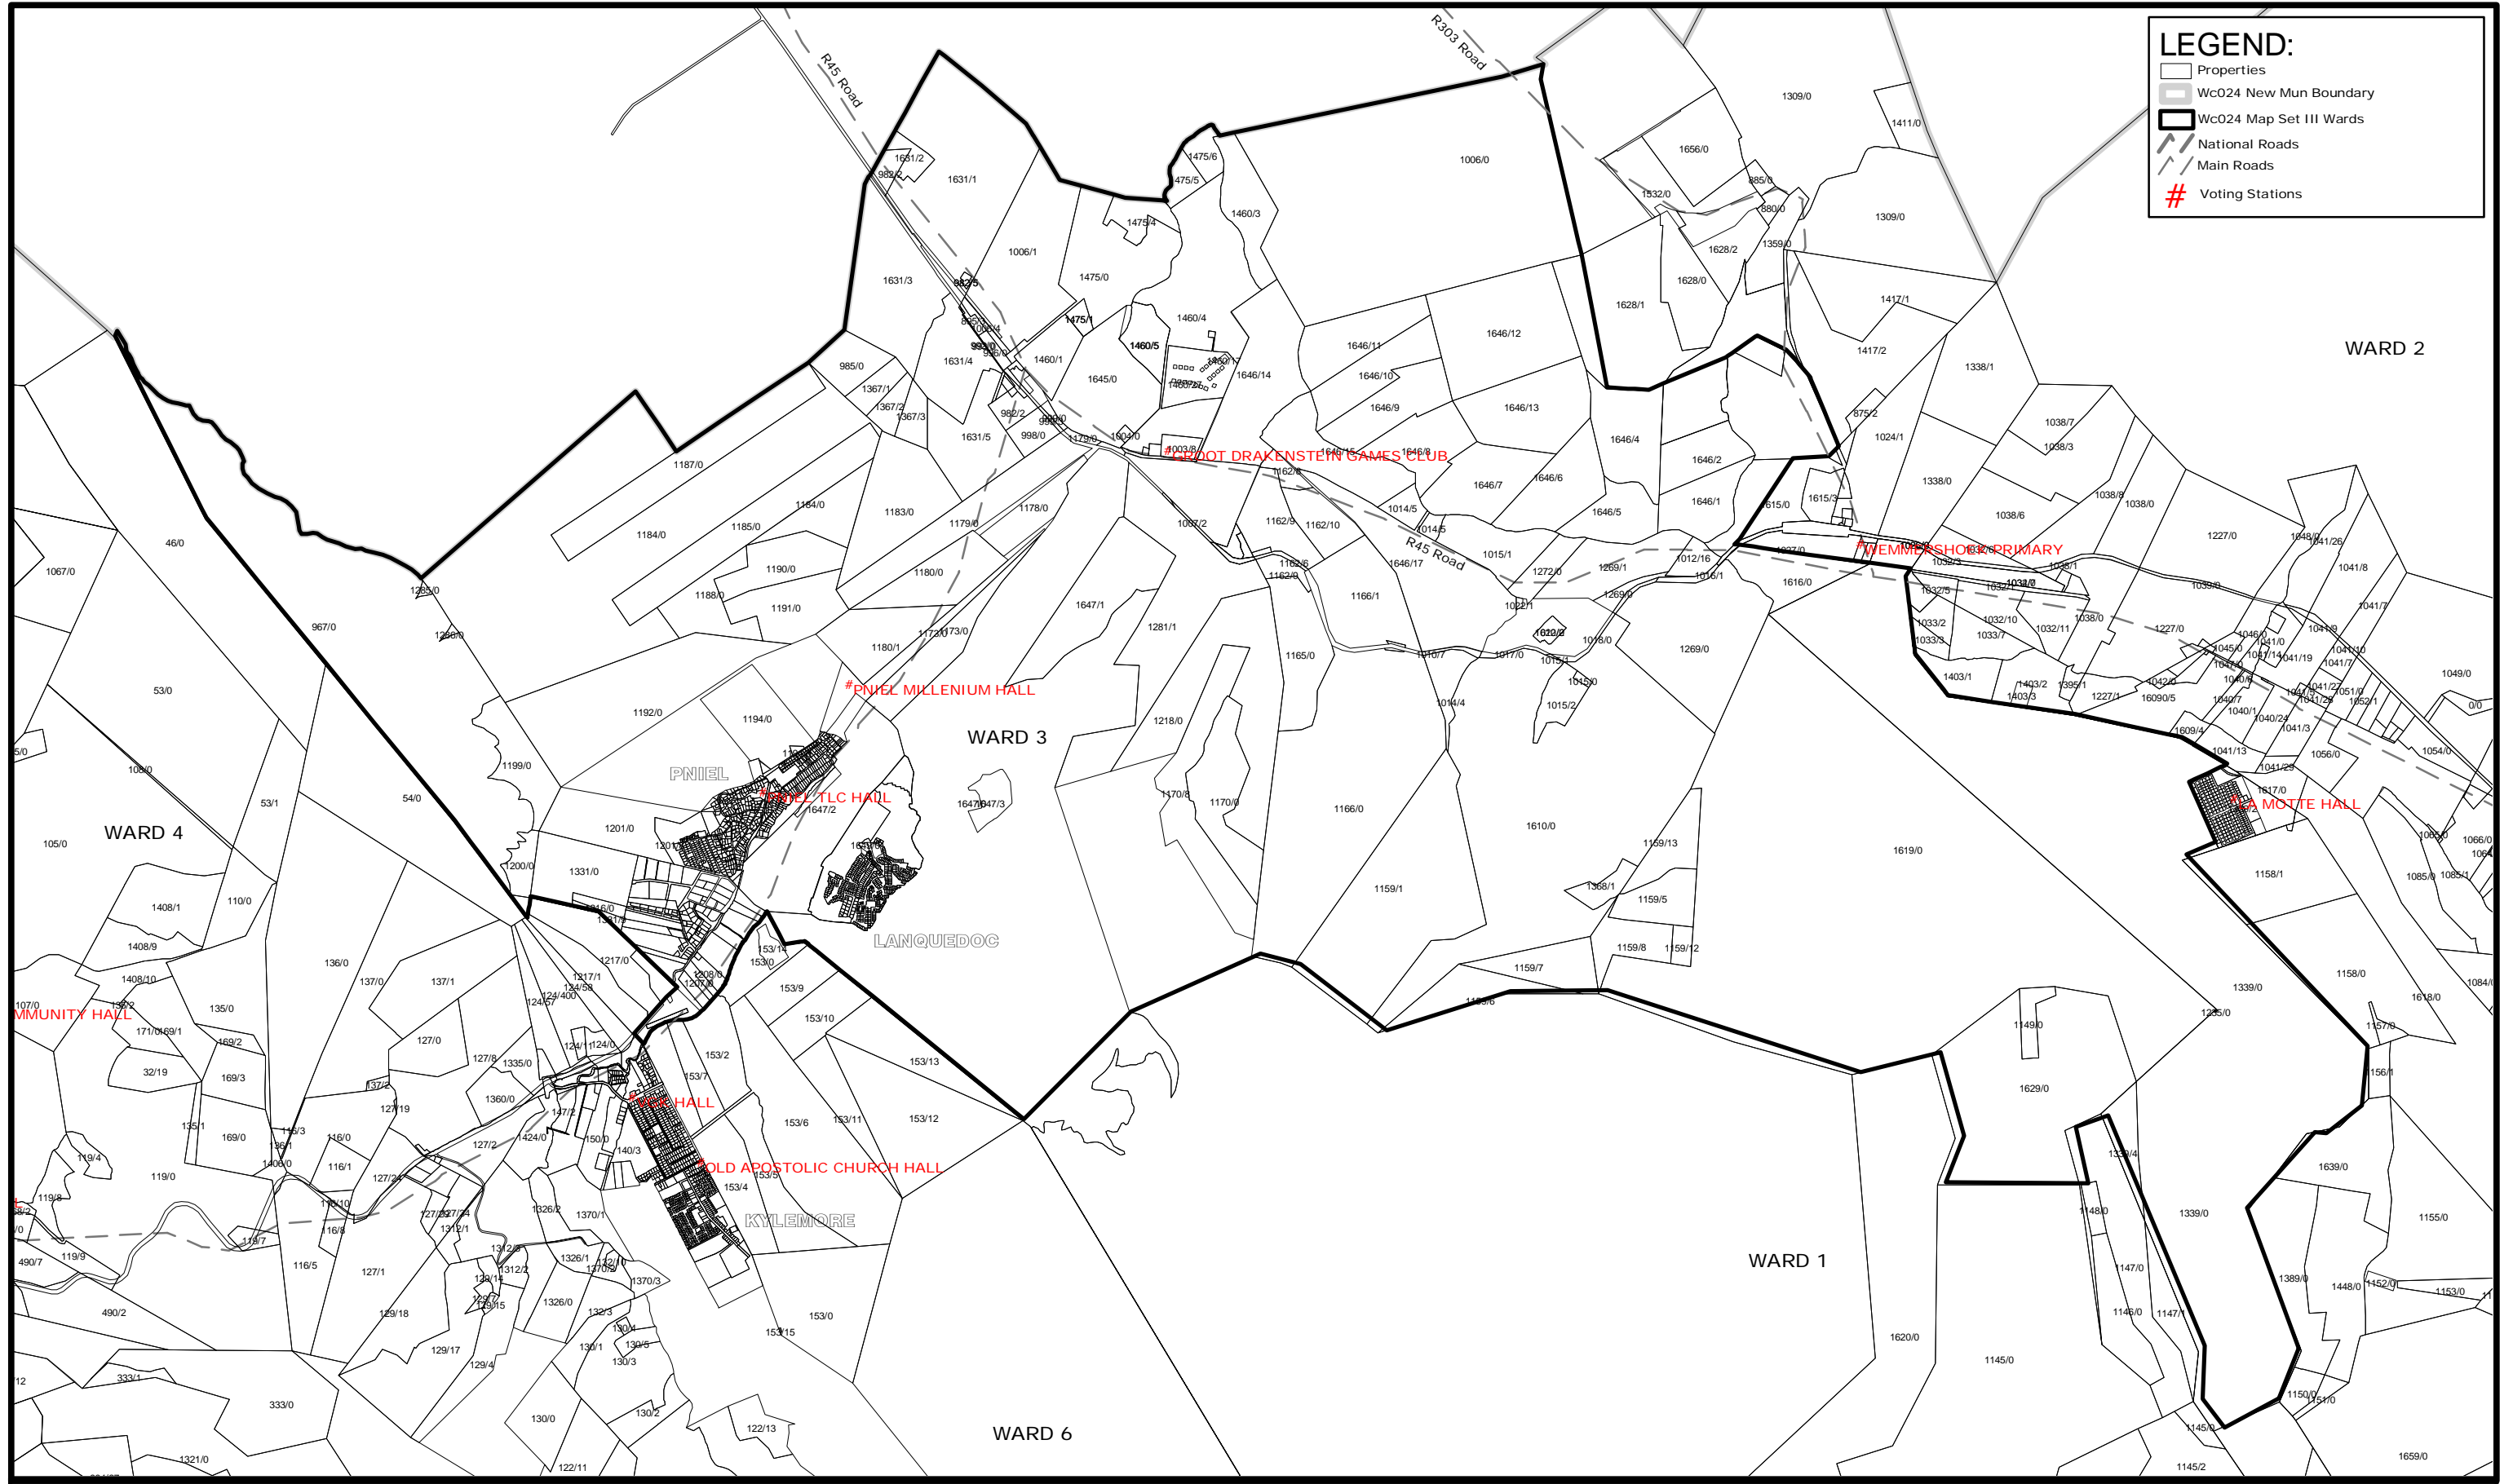

LEGEND:

- Properties
- Wc024 New Mun Boundary
- Wc024 Map Set III Wards
- National Roads
- Main Roads
- Voting Stations

SCALE 1:45 000

WC024 MAP SET IV WARDS 2005 (STELLENBOSCH) - WARD 3

GIS GLOBAL IMAGE
 TEL: (021) 880 1891